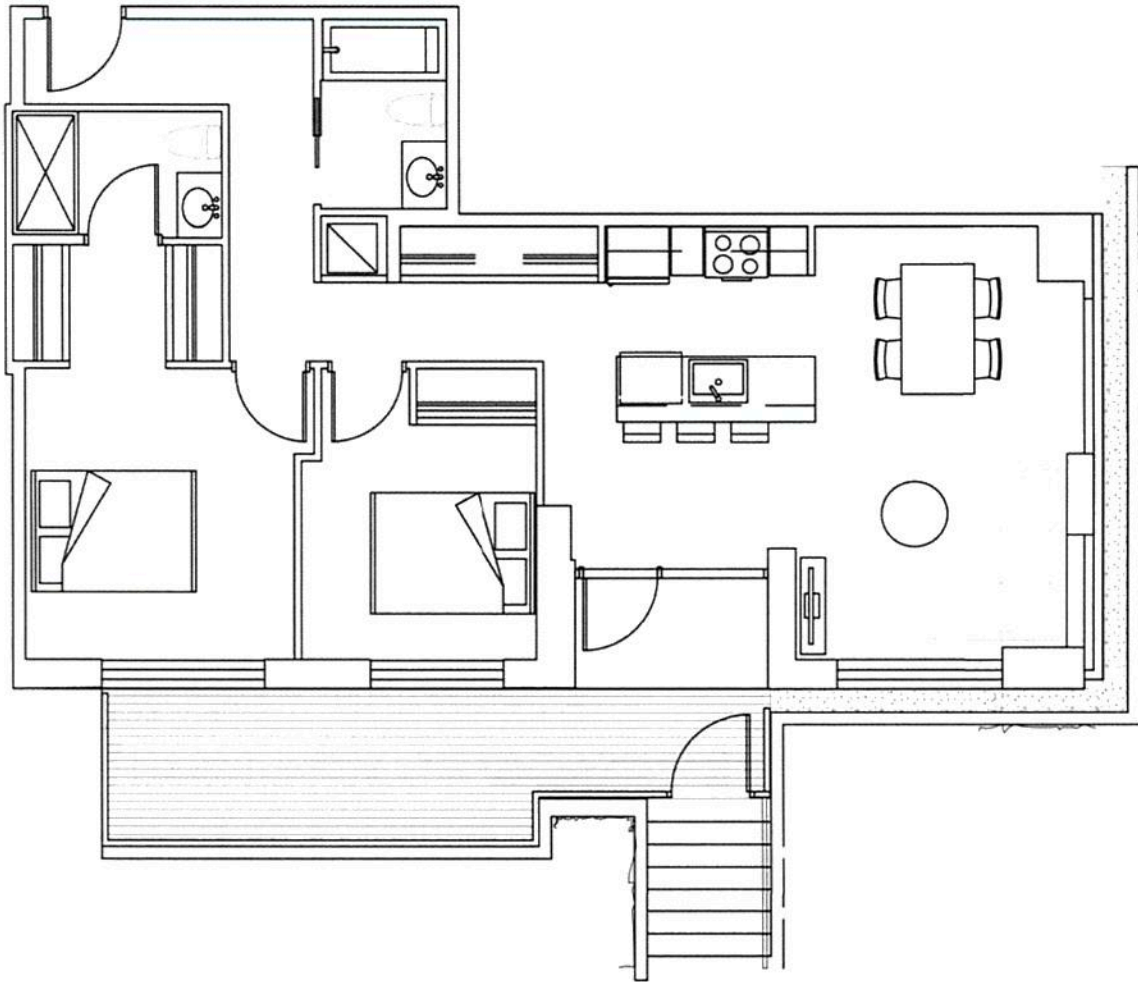

SOMA

ON CAMBIE

LEVEL 1

102

2 BEDROOM + 2 BATH

INTERIOR	963 SQ. FT.
EXTERIOR	146 SQ. FT.
TOTAL	1109 SQ. FT.

This is not an offering for sale. Illustrations are for marketing purposes only and may differ from finished product. The developer reserves the right to change or modify the offer without prior notice. Features, specifications, floorplans and images are approximate only. All amenities are planned and are subject to change without notice. E&OE.