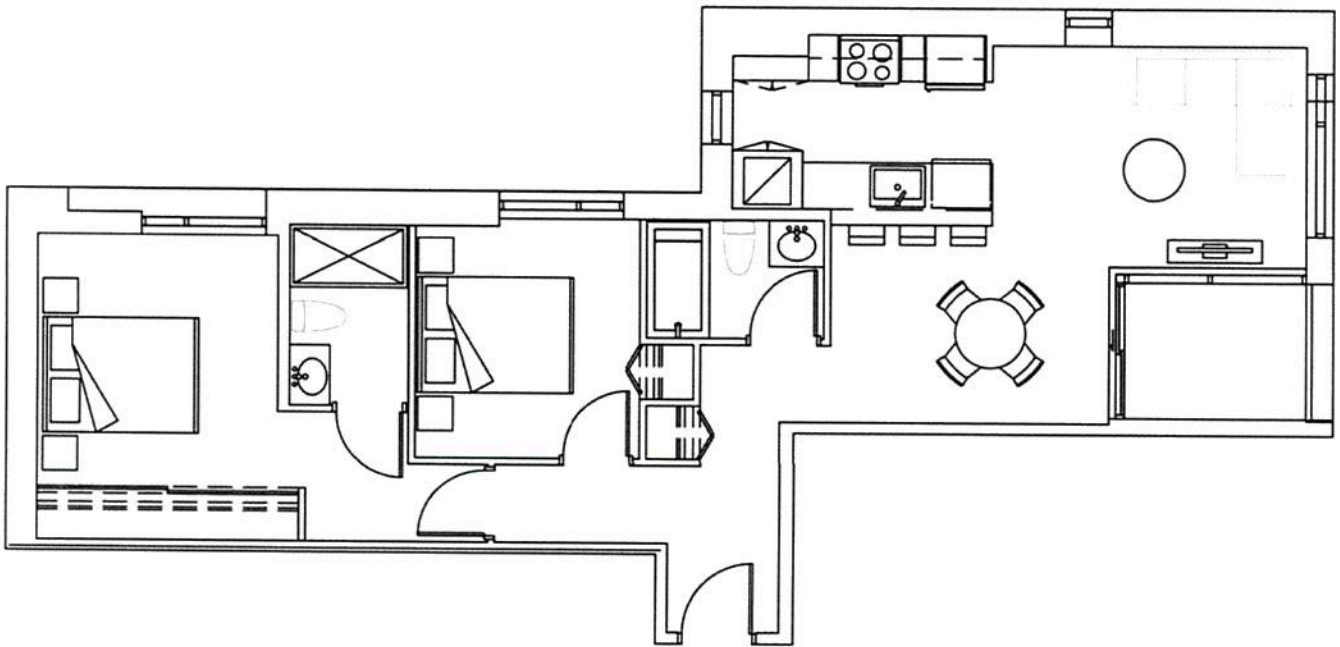

SOMA

ON CAMBIE

LEVEL 2

201

2 BEDROOM + 2 BATH

INTERIOR	901 SQ. FT.
EXTERIOR	46 SQ. FT.
TOTAL	947 SQ. FT.

This is not an offering for sale. Illustrations are for marketing purposes only and may differ from finished product. The developer reserves the right to change or modify the offer without prior notice. Features, specifications, floorplans and images are approximate only. All amenities are planned and are subject to change without notice. E&OE.