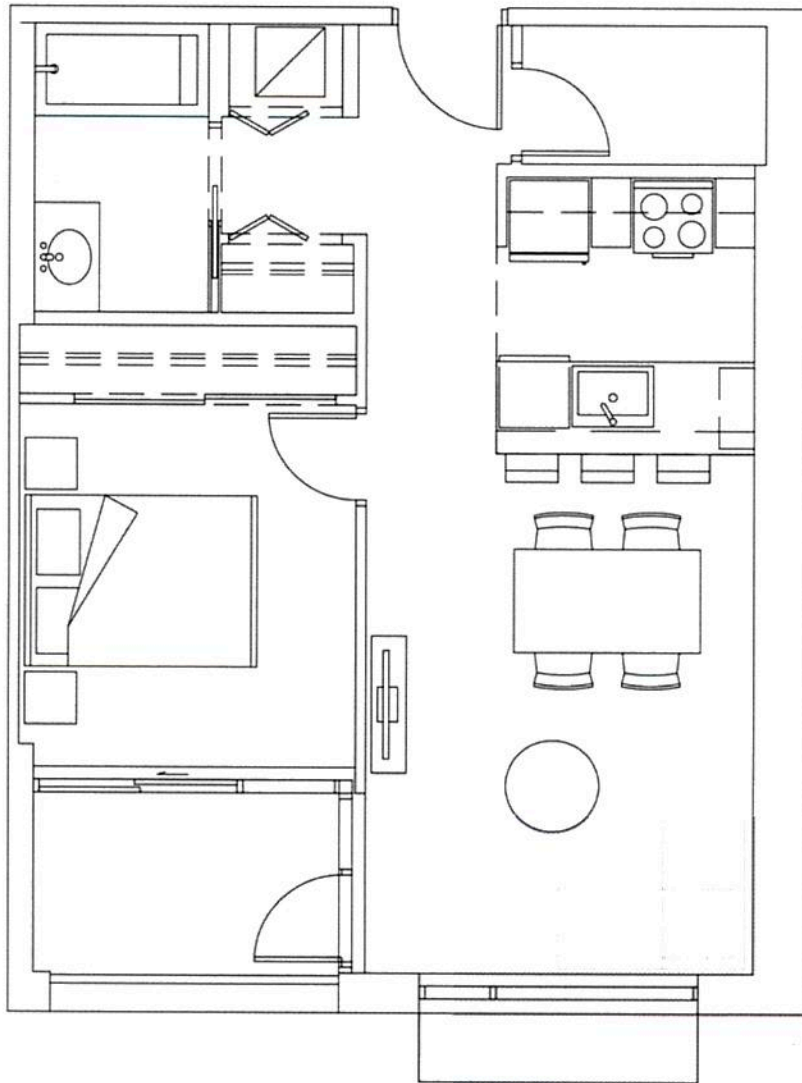

SOMA

ON CAMBIE

LEVEL 2

204

1 BEDROOM + DEN + 1 BATH

INTERIOR	574 SQ. FT.
EXTERIOR	47 SQ. FT.
TOTAL	621 SQ. FT.

This is not an offering for sale. Illustrations are for marketing purposes only and may differ from finished product. The developer reserves the right to change or modify the offer without prior notice. Features, specifications, floorplans and images are approximate only. All amenities are planned and are subject to change without notice. E&OE.