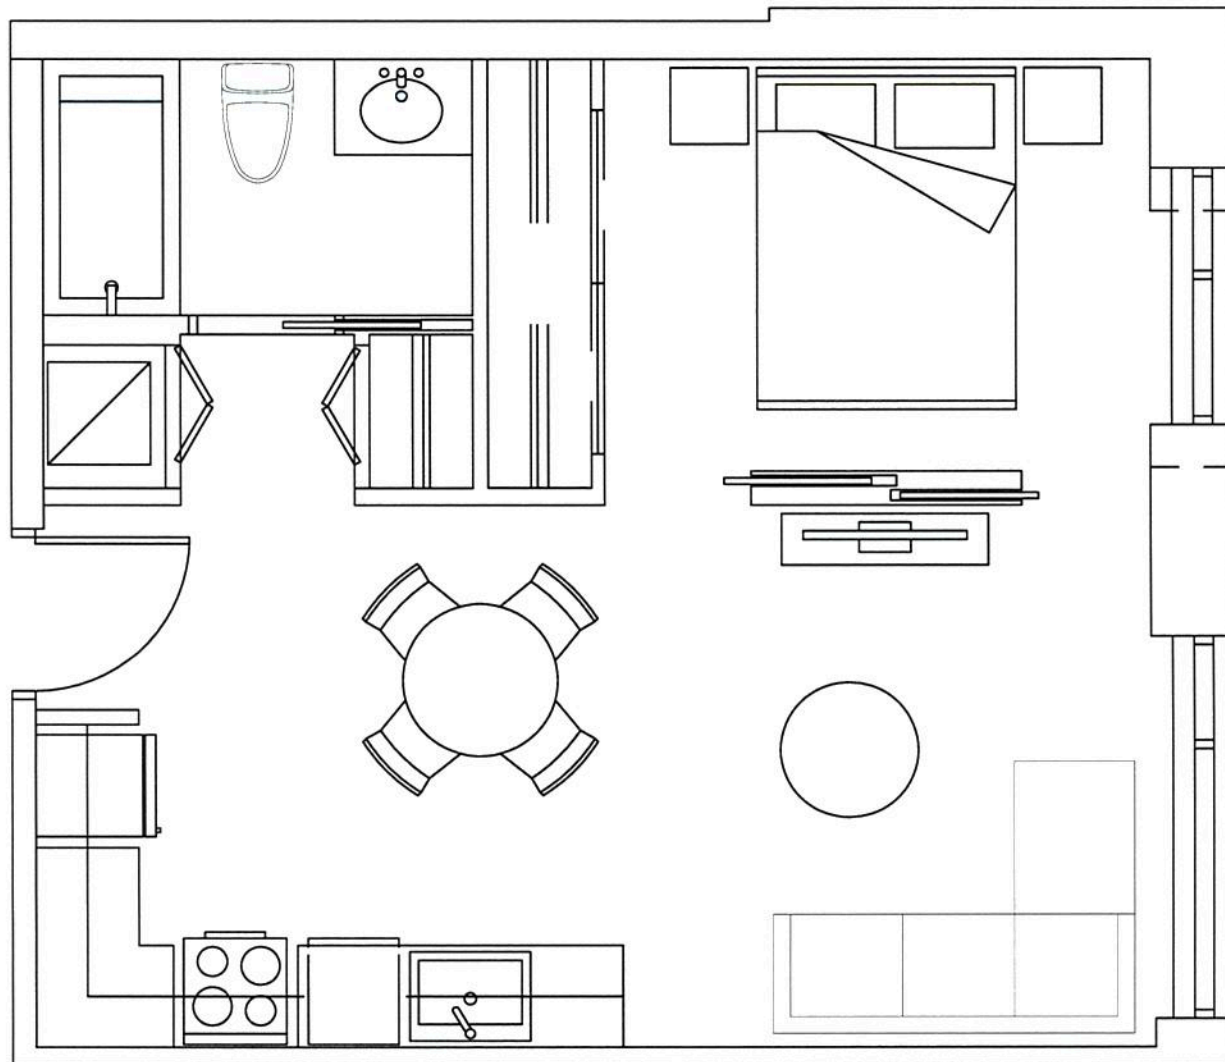

SOMA

ON CAMBIE

LEVEL 4

402

STUDIO + 1 BATH

TOTAL

465 SQ. FT.

This is not an offering for sale. Illustrations are for marketing purposes only and may differ from finished product. The developer reserves the right to change or modify the offer without prior notice. Features, specifications, floorplans and images are approximate only. All amenities are planned and are subject to change without notice. E&OE.